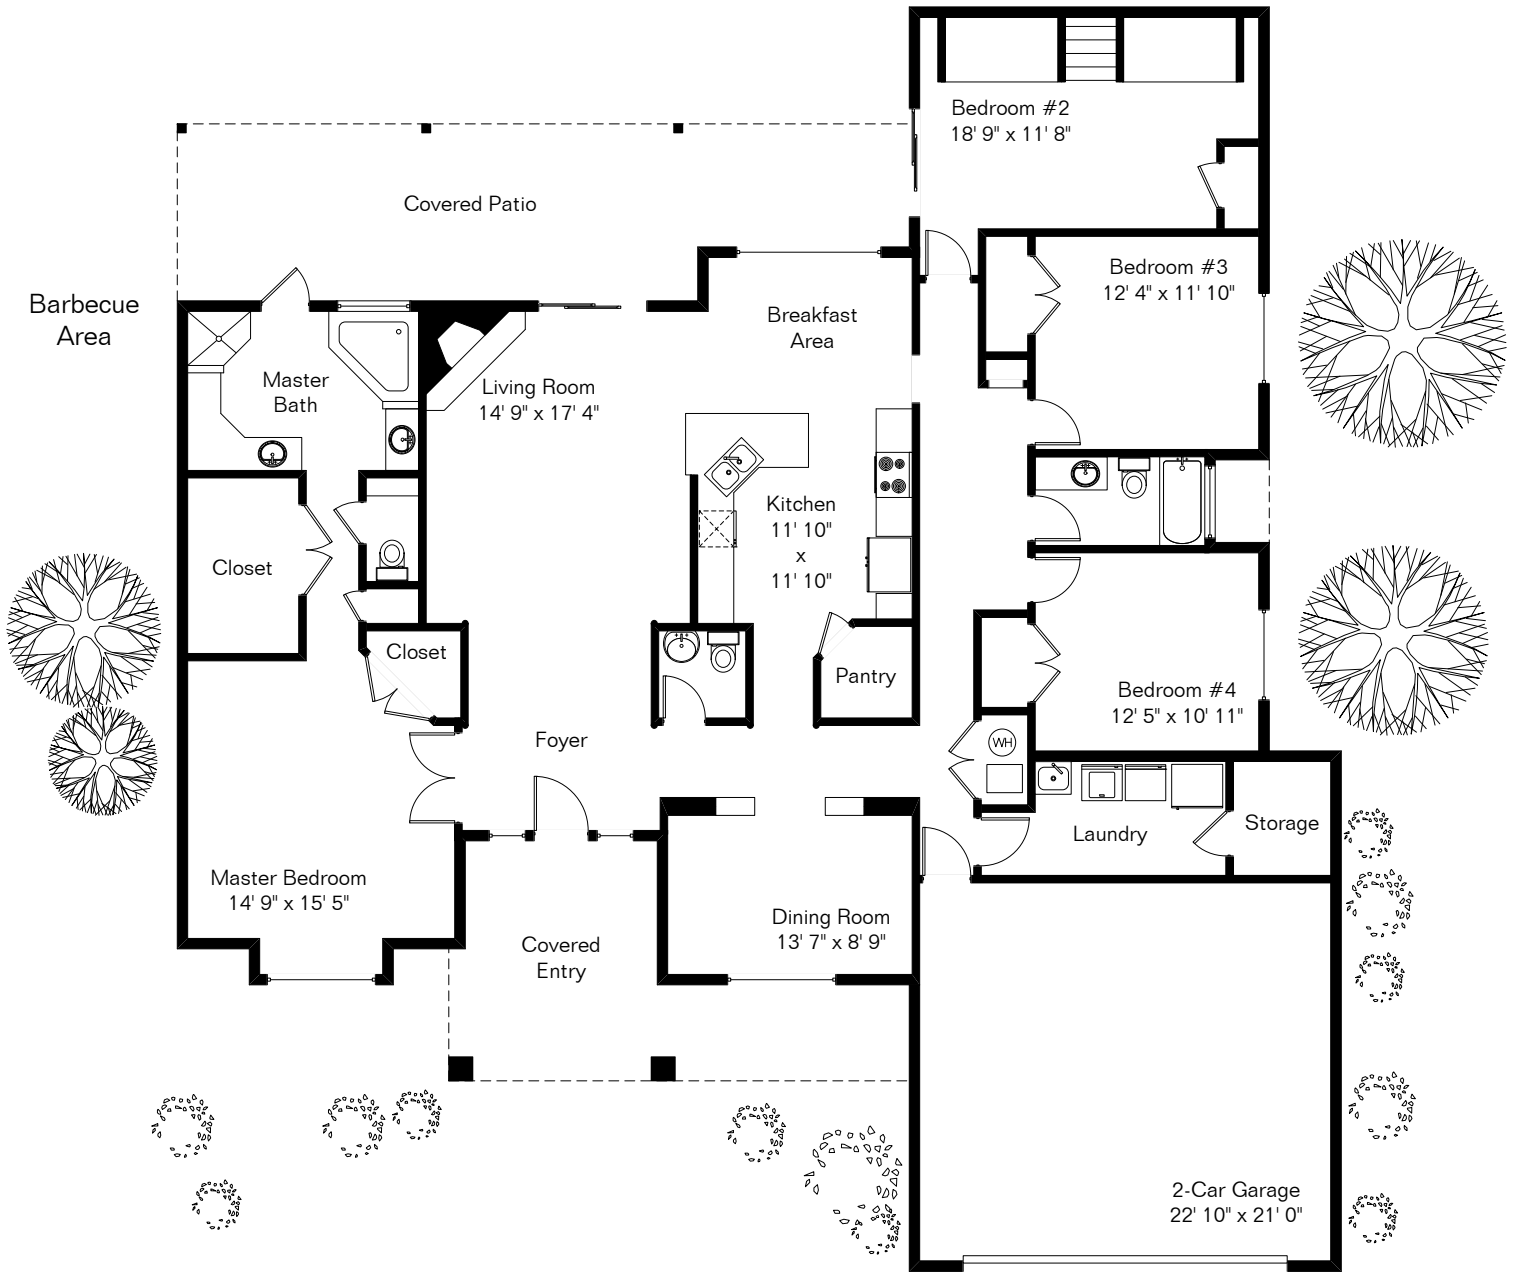

The square footages and room size information are deemed to be reliable but are not guaranteed and should be independently verified.

3230 W Hopdown Pl

Site Visit August 2015

Living Area 2,471 Sq Ft
Garage 515 Sq Ft

Copyright 2015 Floor Plans First! LLC
All Rights Reserved.

www.FloorPlansFirst.com

Toll Free (877) 887-1500
Voice (520) 881-1500
Fax (520) 791-7701